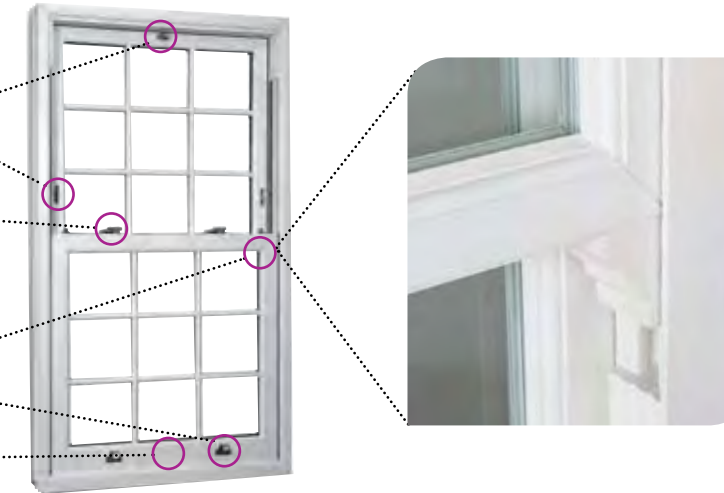

The traditional Georgian glazing bar arrangement may also be replicated by concealing the glazing bars within the double glazed unit, or by surface mounting the bars onto the external faces of the double glazed unit.

### Tilt & open feature

An ingenious 'tilt inwards' opening facility allows for easy cleaning from the inside.

### Truly authentic detail

Ring pull to ease opening and closing

Safety restrictor

Locking 'cam catches' and night ventilation  
(available in gold or chrome effect finish)

Decorative horn detail

Sash lifts

Deep bottom rail with mortice & tenon

The modern sash not only emulates the aesthetics of their traditional timber equivalent, but they also offer additional benefits...

-  High weather performance characteristics
-  Releasable or permanent restrictors
-  A night vent position
-  Improved security locking
-  A tilt facility to allow cleaning from the inside
-  Excellent thermal capabilities